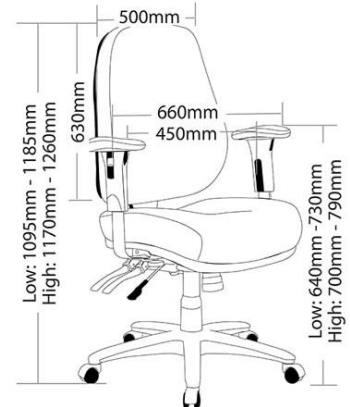

## Capabilities

- Seat pan depth = 520mm
- Seat pan width = 510mm
- Seat height range = 480-570mm
- Backrest width = 500mm
- Backrest height = 630mm
- AFRDI QA rated: level 6
- 140kg weight limit
- Minor assembly required

A larger heavy duty office chair with a 4 lever locking mechanism and generous backrest, suitable for multi shift seating.

The Atlas offers a moulded seat and back foam, and a maximum weight limit of 140kg.

## Features

- 4 lever ergonomic mechanism
- Black nylon star base
- Moulded seat and back foam
- Hard castors for carpet flooring
- Adjustable seat and back height and angle
- Adjustable weight tension
- Adjustable arms