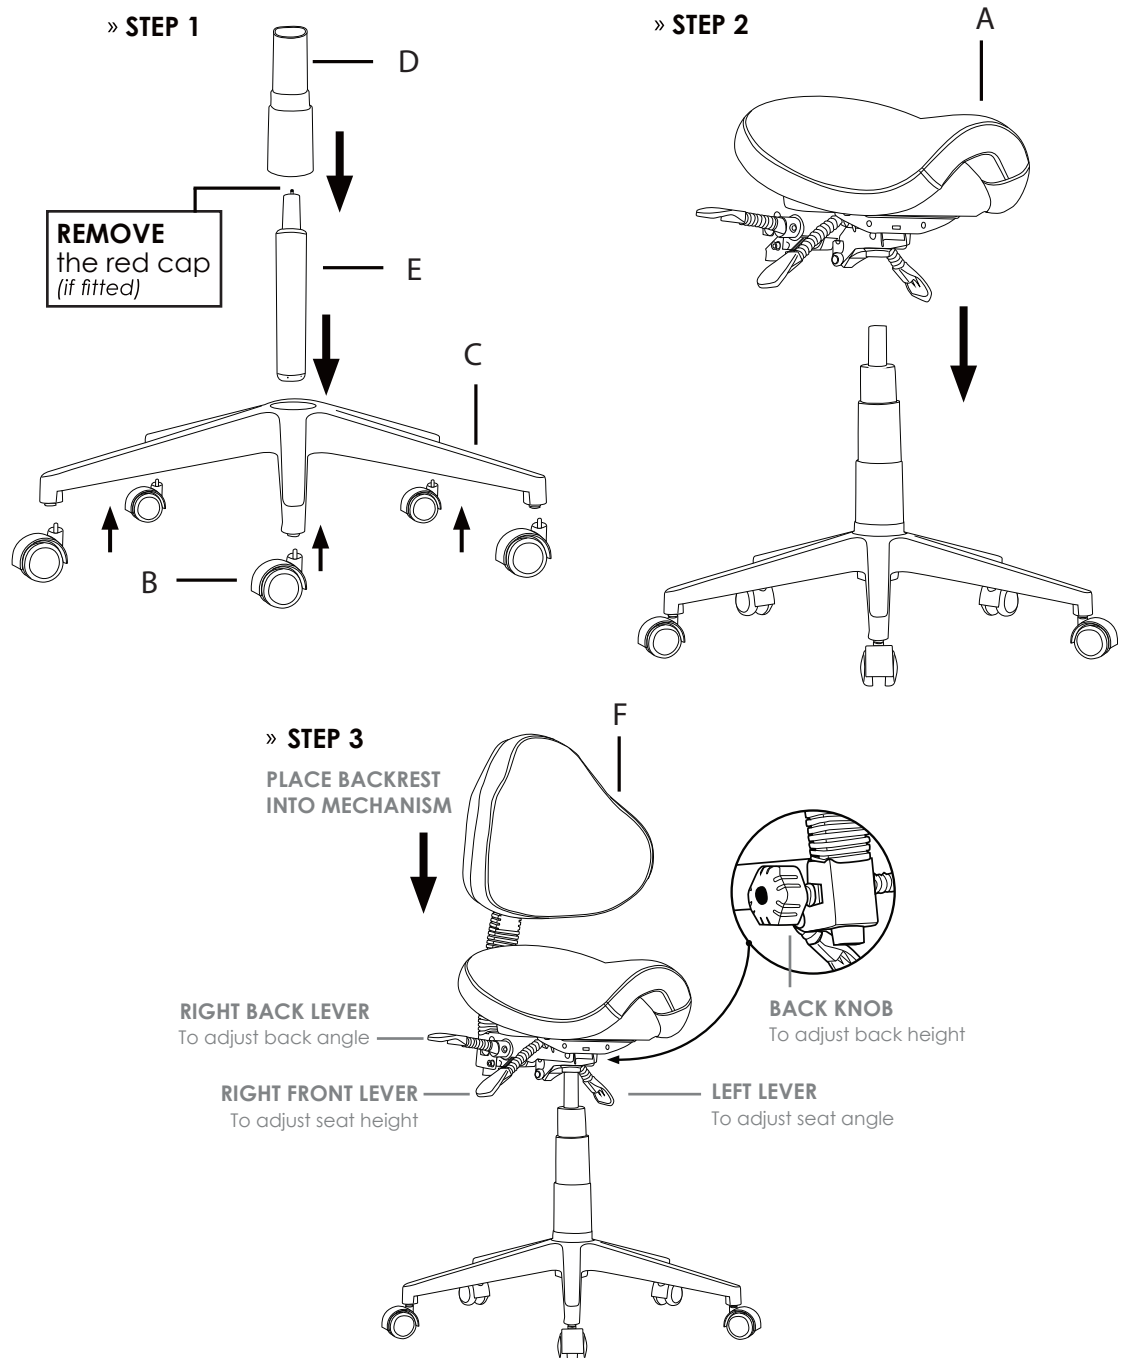

VIN SADDLE STOOL WITH BACKREST ASSEMBLY INSTRUCTIONS

PARTS

STEPS

PREVENTIVE MAINTENANCE AND WARNING

- » **USE** this product only for seating one person at a time.
- » **DO NOT** use this chair as a step stool/ladder.
- » **DO NOT** sit on any part of the chair except the seat.
- » **DO NOT** use chair on uneven floor surfaces.
- » **DO NOT** use chair unless all bolts, screws are tight.
At least every 6 months check all bolts, screws to be sure they are tight.