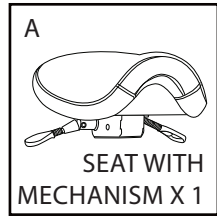

VIN SADDLE STOOL WITH BACKREST ASSEMBLY INSTRUCTIONS

PARTS

STEPS

PREVENTIVE MAINTENANCE AND WARNING

- » **USE** this product only for seating one person at a time.
- » **DO NOT** use this chair as a step stool/ladder.
- » **DO NOT** sit on any part of the chair except the seat.
- » **DO NOT** use chair on uneven floor surfaces.
- » **DO NOT** use chair unless all bolts, screws are tight.
At least every 6 months check all bolts, screws to be sure they are tight.

IF ANY PARTS ARE MISSING, BROKEN, DAMAGED OR WORN, STOP USE OF THE PRODUCT UNTIL REPAIRS ARE MADE USING FACTORY AUTHORIZED PARTS.

FAILURE TO FOLLOW THESE WARNINGS COULD RESULT IN SERIOUS INJURY.